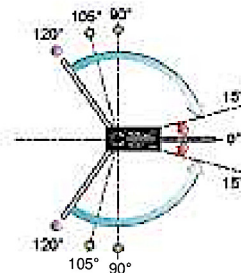

- Fermo-costante
  Cosum hold-open
  Retención constante
- Back-stop a 120°
  Back-stop 120°
  Back-stop a 120 grados